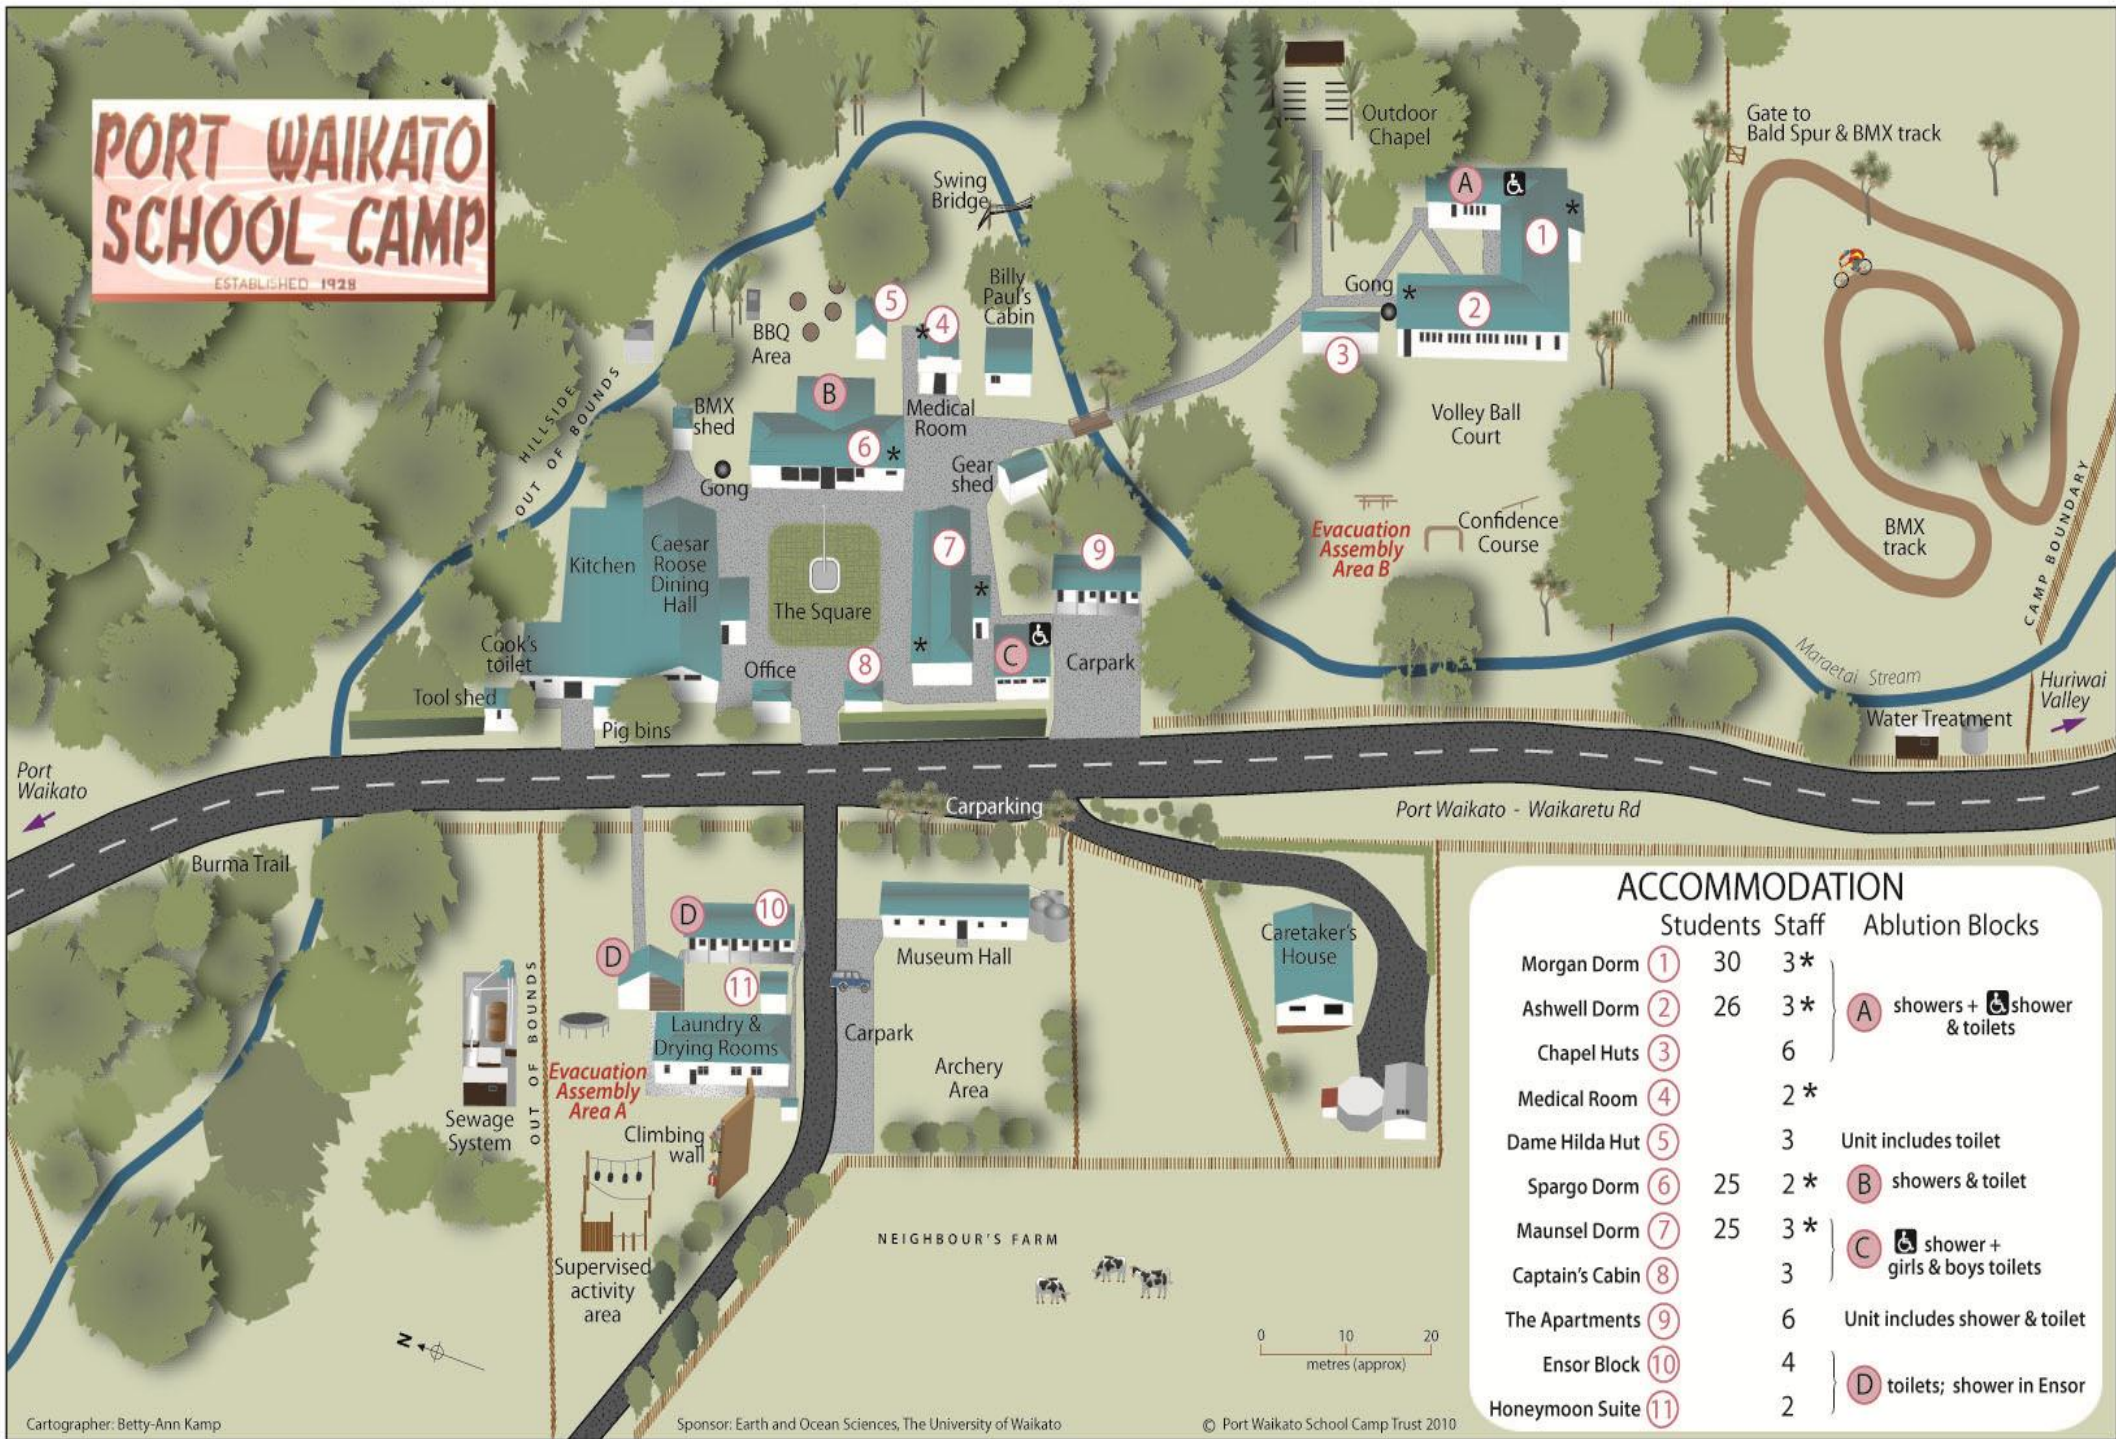

# PORT WAIKATO SCHOOL CAMP

ESTABLISHED 1928

## ACCOMMODATION

	Students	Staff	Ablution Blocks
Morgan Dorm ①	30	3*	A showers + ♿ shower & toilets
Ashwell Dorm ②	26	3*	
Chapel Huts ③	6		
Medical Room ④		2*	
Dame Hilda Hut ⑤	3		Unit includes toilet
Spargo Dorm ⑥	25	2*	B showers & toilet
Maunsel Dorm ⑦	25	3*	C ♿ shower + girls & boys toilets
Captain's Cabin ⑧	3		
The Apartments ⑨	6		Unit includes shower & toilet
Ensor Block ⑩	4		D toilets; shower in Ensor
Honeymoon Suite ⑪	2		